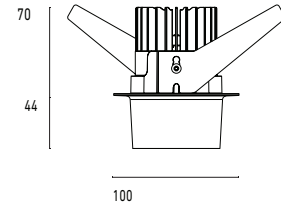

101 10 000305.013

Model

Name	Mono 100 Type 3 Recessed Downlighter
Finish	Structured White
Area	Indoor

System

Power (Luminaire)	12W
Power (System)	14W
Voltage	240V-AC
Optics	Rotationally Symmetrical Direct 60°
Colour Temperature	3000°K
Luminous Flux	1037lm
TM30	Rf95 Rg103
CRI	Ra98
Lumen Maintenance	L90 B10 50000hrs
Chromacity	<3 McAdam Step Ellipse
Articulation	Fixed
Cut-Out	
Ingress Protection	IP44
Control Device	Remote DALI (Included)
Class	III